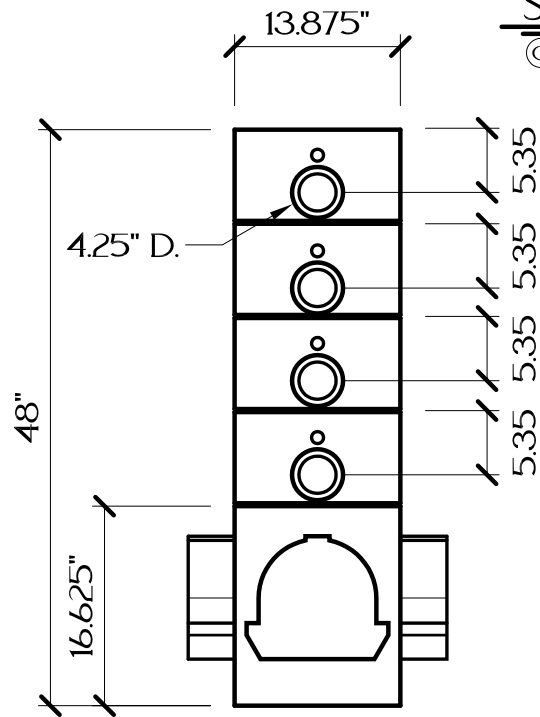

SNORKEL VAULT™ AND CAP

© AQUASCAPE DESIGNS 2003

13.875" l. x 13.875" w. x 48" h.

FRONT VIEW

SIDE VIEW

TOP VIEW

SIDE VIEW

SNORKEL CAP

TOP VIEW

BOTTOM VIEW