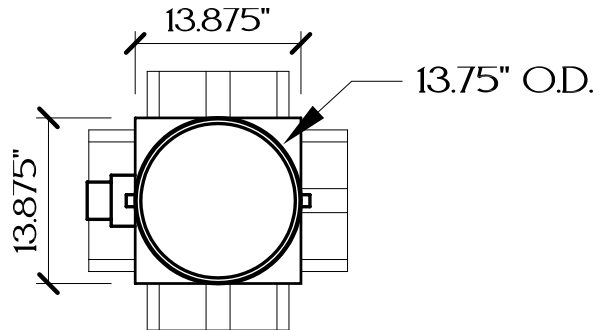

SNORKEL VAULT™ AND CAP

© AQUASCAPE DESIGNS 2003

13.875" l. x 13.875" w. x 48" h.

FRONT VIEW

SIDE VIEW

TOP VIEW

SIDE VIEW

SNORKEL CAP

TOP VIEW

BOTTOM VIEW