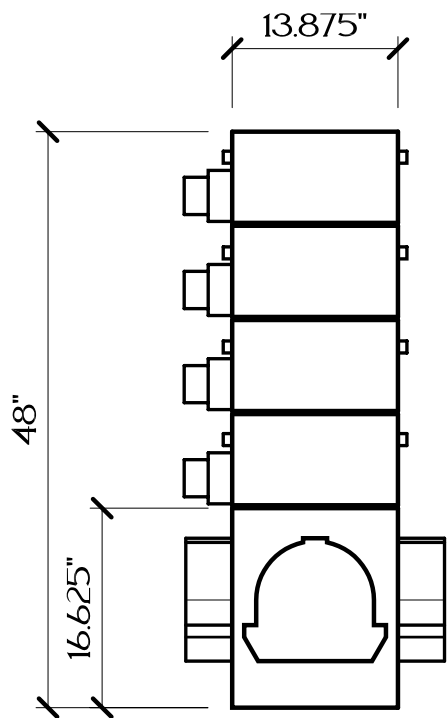

# SNORKEL VAULT™ AND CAP

© AQUASCAPE DESIGNS 2003

13.875" l. x 13.875" w. x 48" h.

FRONT VIEW

SIDE VIEW

TOP VIEW

SIDE VIEW

SNORKEL CAP

TOP VIEW

BOTTOM VIEW