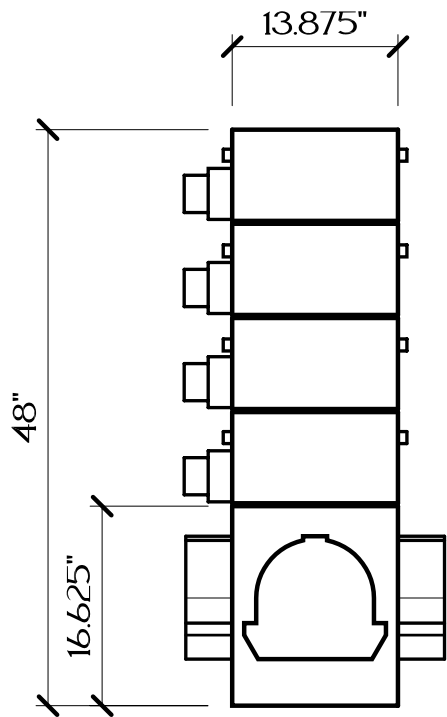

SNORKEL VAULT™ AND CAP

© AQUASCAPE DESIGNS 2003

13.875" l. x 13.875" w. x 48" h.

FRONT VIEW

SIDE VIEW

TOP VIEW

SIDE VIEW

SNORKEL CAP

TOP VIEW

BOTTOM VIEW