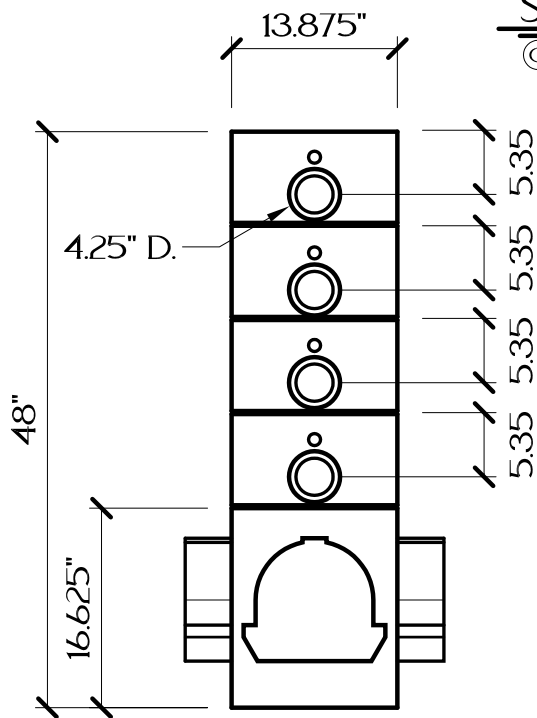

# SNORKEL VAULT™ AND CAP

© AQUASCAPE DESIGNS 2003

13.875" l. x 13.875" w. x 48" h.

FRONT VIEW

SIDE VIEW

TOP VIEW

SIDE VIEW

SNORKEL CAP

TOP VIEW

BOTTOM VIEW