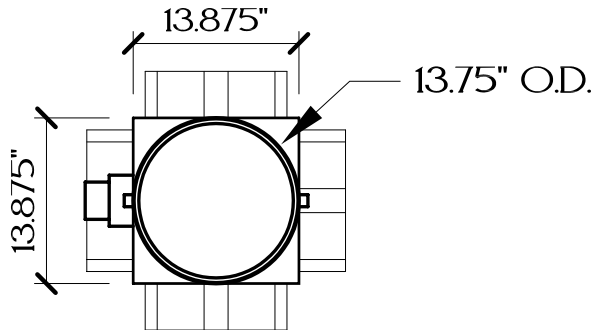

# SNORKEL VAULT™ AND CAP

© AQUASCAPE DESIGNS 2003

13.875" l. x 13.875" w. x 48" h.

FRONT VIEW

SIDE VIEW

TOP VIEW

SIDE VIEW

SNORKEL CAP

TOP VIEW

BOTTOM VIEW