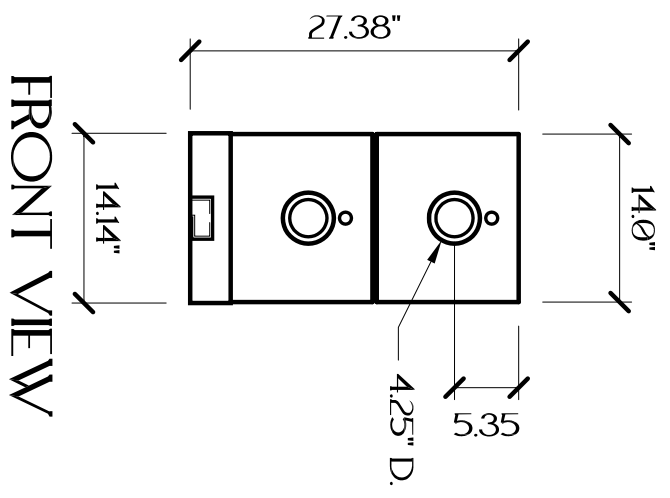

SNORKEL VAULTTM EXTENSION
© AQUASCAPE DESIGNS 2003
16.64" diam. x 27.375" long

TOP VIEW

BOTTOM VIEW