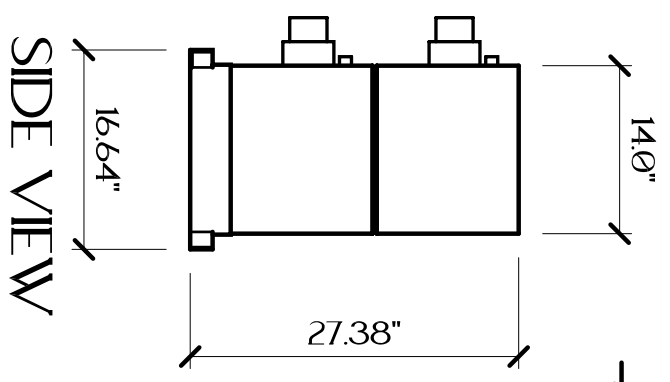

SNORKEL VAULT[®] EXTENSION
© AQUASCAPE DESIGNS 2003
16.64" diam. x 27.375" long

TOP VIEW

BOTTOM VIEW