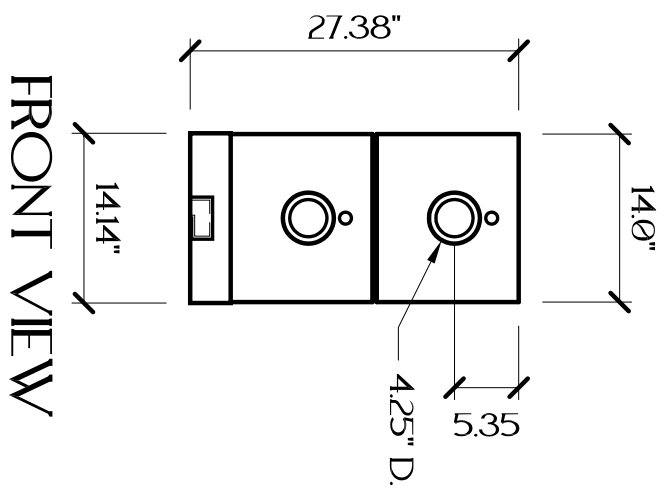

SNORKEL VAULT[®] EXTENSION
© AQUASCAPE DESIGNS 2003
16.64" diam. x 27.375" long

TOP VIEW

BOTTOM VIEW