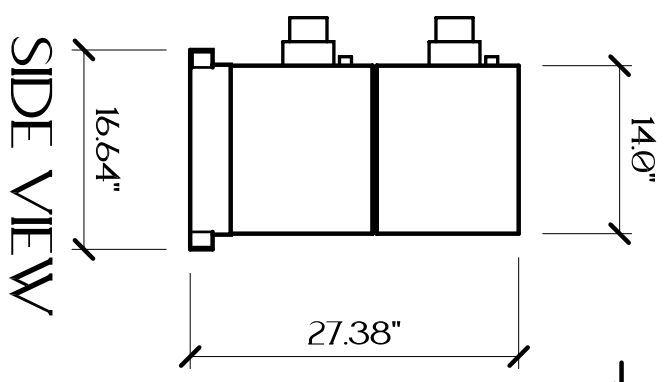

SNORKEL VAULTTM EXTENSION
© AQUASCAPE DESIGNS 2003
16.64" diam. x 27.375" long

TOP VIEW

BOTTOM VIEW