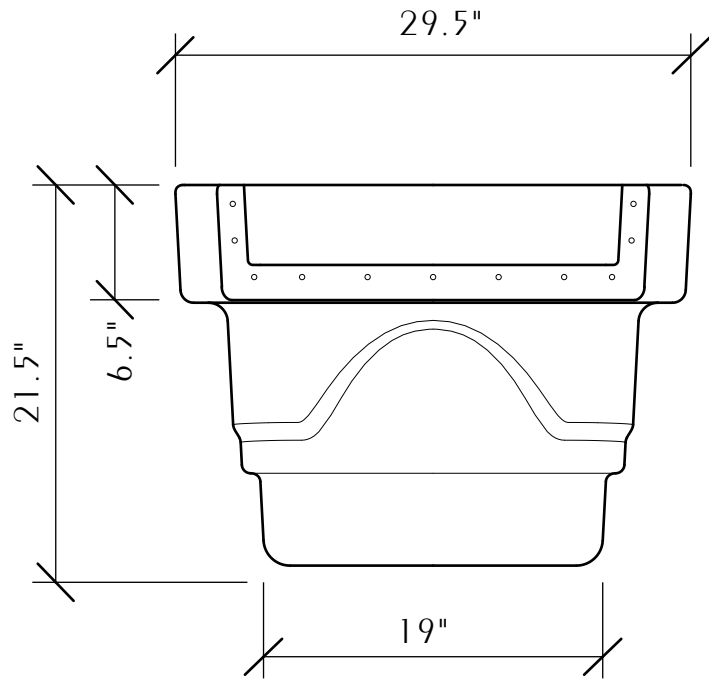

**BOTTOM VIEW**

**TOP VIEW**

## SIGNATURE SERIES MINI BIOFALLS FILTER

29.5" w. x 24" d. x 21.5" h.

- FILTERS PONDS UNDER 200 SQUARE FEET
- UP TO 2500 GALLONS (APPROXIMATE)
- COMES STANDARD FOR USE WITH 2" FLEXIBLE PVC PIPE

**ROCK TOP**

**FRONT VIEW**

**REAR VIEW**

**SIDE VIEW**