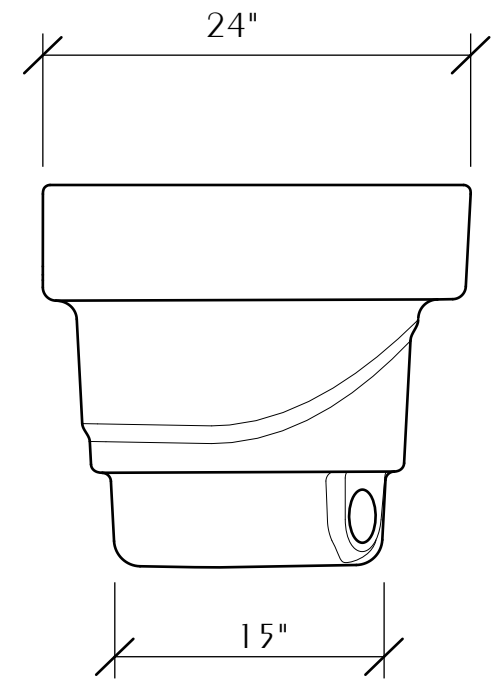

## SIGNATURE SERIES MINI BIOFALLS FILTER

29.5" w. x 24" d. x 21.5" h.

- FILTERS PONDS UNDER 200 SQUARE FEET
- UP TO 2500 GALLONS (APPROXIMATE)
- COMES STANDARD FOR USE WITH 2" FLEXIBLE PVC PIPE

**ROCK TOP**

**FRONT VIEW**

**REAR VIEW**

**SIDE VIEW**