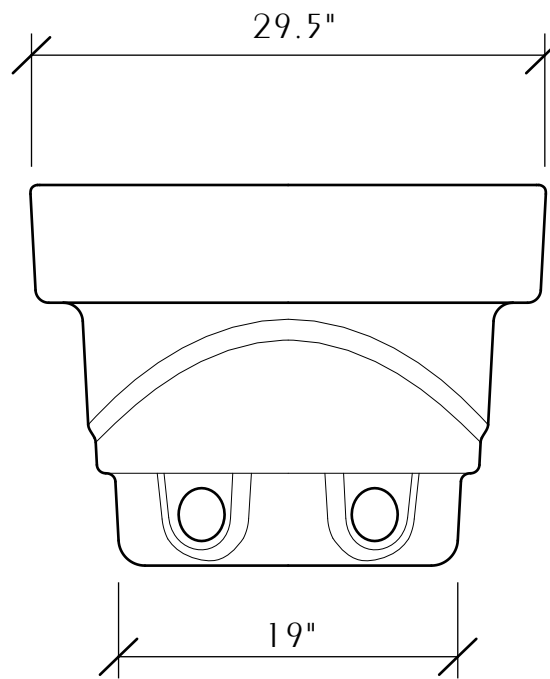

BOTTOM VIEW

TOP VIEW

SIGNATURE SERIES MINI BIOFALLS FILTER

29.5" w. x 24" d. x 21.5" h.

- FILTERS PONDS UNDER 200 SQUARE FEET
- UP TO 2500 GALLONS (APPROXIMATE)
- COMES STANDARD FOR USE WITH 2" FLEXIBLE PVC PIPE

SECTION

ROCK TOP

FRONT VIEW

REAR VIEW

SIDE VIEW