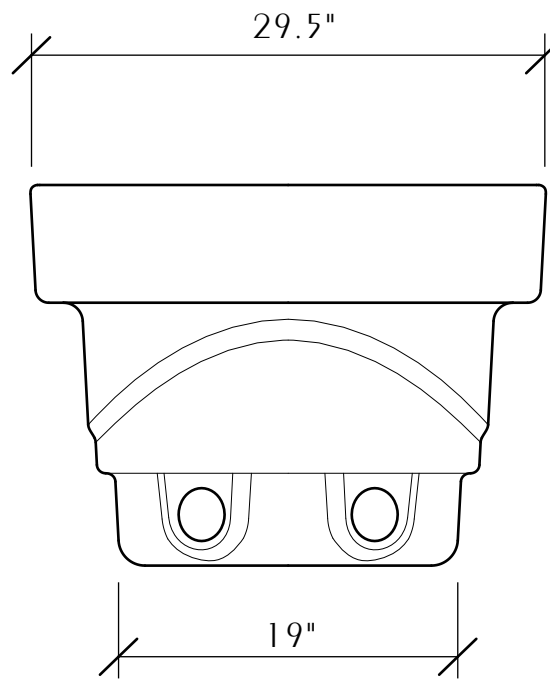

## SIGNATURE SERIES MINI BIOFALLS FILTER

29.5" w. x 24" d. x 21.5" h.

- FILTERS PONDS UNDER 200 SQUARE FEET
- UP TO 2500 GALLONS (APPROXIMATE)
- COMES STANDARD FOR USE WITH 2" FLEXIBLE PVC PIPE

**ROCK TOP**

**FRONT VIEW**

**REAR VIEW**

**SIDE VIEW**