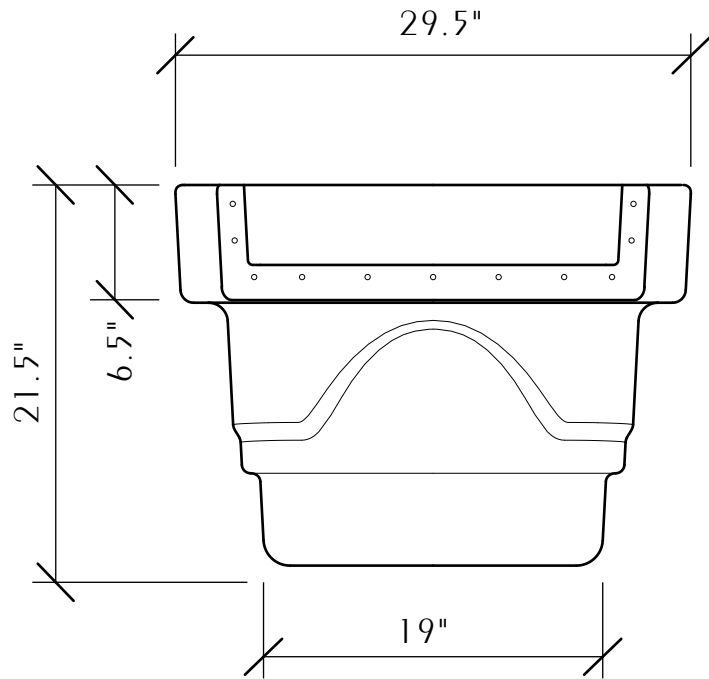

BOTTOM VIEW

TOP VIEW

SIGNATURE SERIES MINI BIOFALLS FILTER

29.5" w. x 24" d. x 21.5" h.

- FILTERS PONDS UNDER 200 SQUARE FEET
- UP TO 2500 GALLONS (APPROXIMATE)
- COMES STANDARD FOR USE WITH 2" FLEXIBLE PVC PIPE

SECTION

ROCK TOP

FRONT VIEW

REAR VIEW

SIDE VIEW