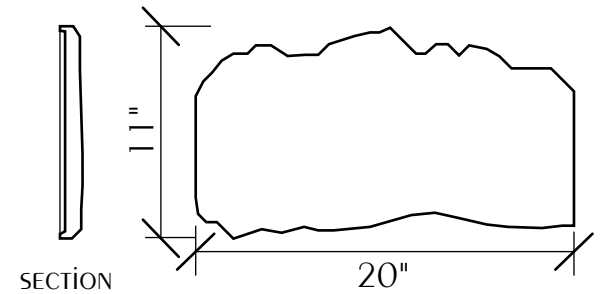

BOTTOM VIEW

TOP VIEW

SIGNATURE SERIES MINI BIOFALLS FILTER

29.5" w. x 24" d. x 21.5" h.

- FILTERS PONDS UNDER 200 SQUARE FEET
- UP TO 2500 GALLONS (APPROXIMATE)
- COMES STANDARD FOR USE WITH 2" FLEXIBLE PVC PIPE

SECTION

ROCK TOP

FRONT VIEW

REAR VIEW

SIDE VIEW