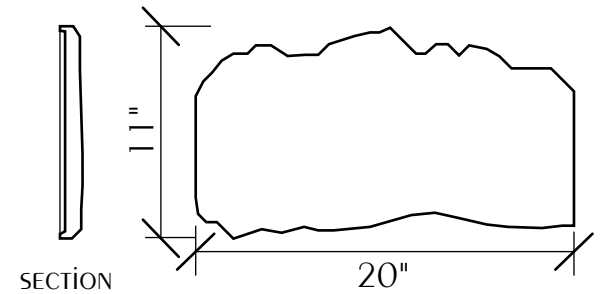

**BOTTOM VIEW**

**TOP VIEW**

## SIGNATURE SERIES MINI BIOFALLS FILTER

29.5" w. x 24" d. x 21.5" h.

- FILTERS PONDS UNDER 200 SQUARE FEET
- UP TO 2500 GALLONS (APPROXIMATE)
- COMES STANDARD FOR USE WITH 2" FLEXIBLE PVC PIPE

**ROCK TOP**

**FRONT VIEW**

**REAR VIEW**

**SIDE VIEW**