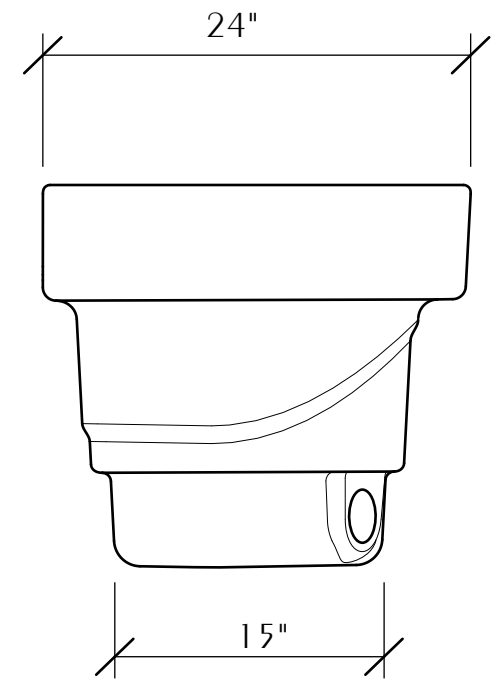

BOTTOM VIEW

TOP VIEW

SIGNATURE SERIES MINI BIOFALLS FILTER

29.5" w. x 24" d. x 21.5" h.

- FILTERS PONDS UNDER 200 SQUARE FEET
- UP TO 2500 GALLONS (APPROXIMATE)
- COMES STANDARD FOR USE WITH 2" FLEXIBLE PVC PIPE

SECTION

ROCK TOP

FRONT VIEW

REAR VIEW

SIDE VIEW