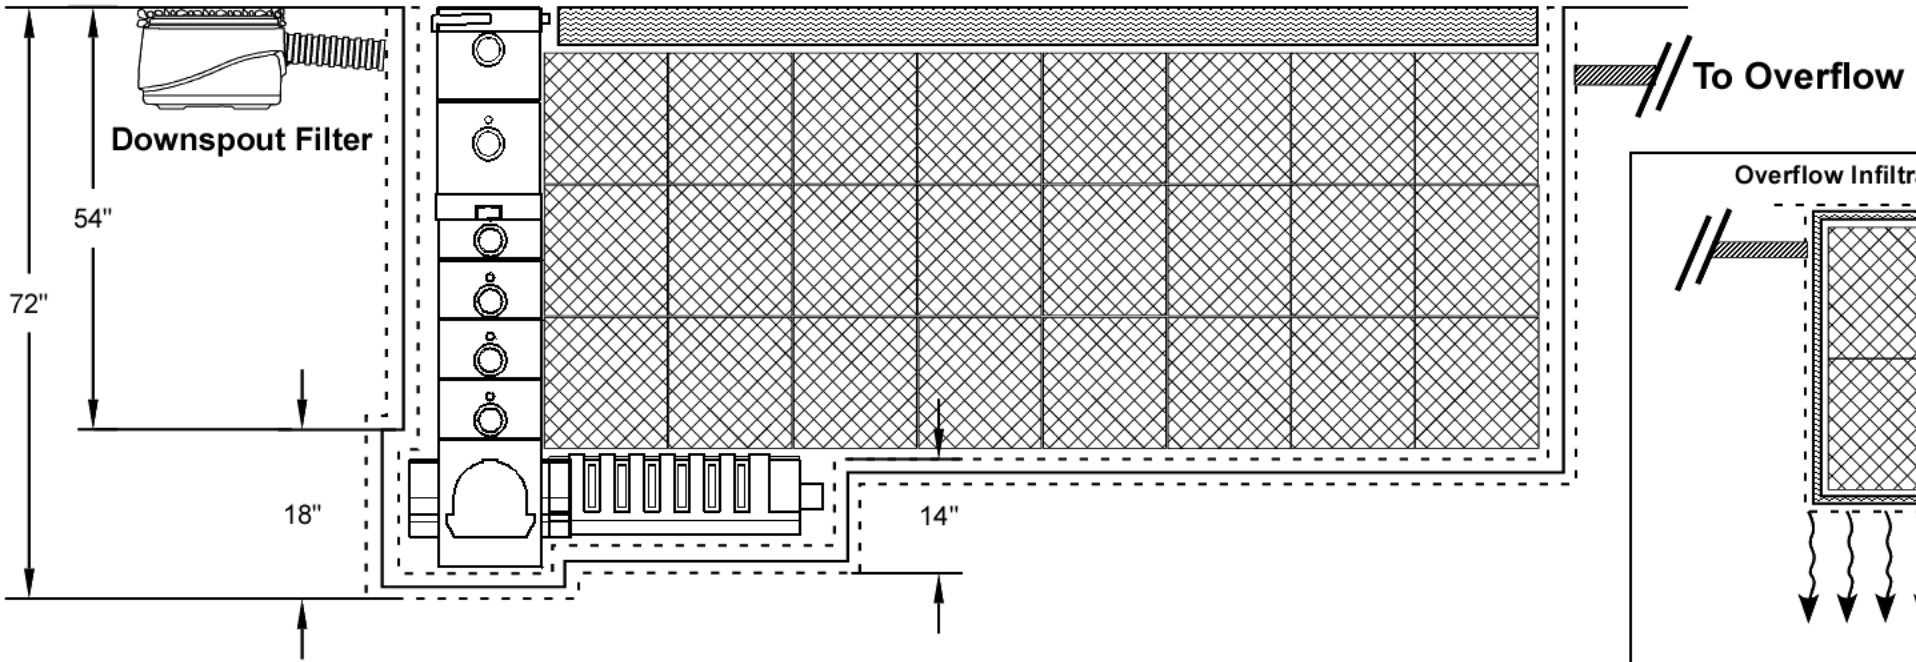

Side View of 3000 Gallon System, 6' Deep

Side Note- A snorkel extension is needed.